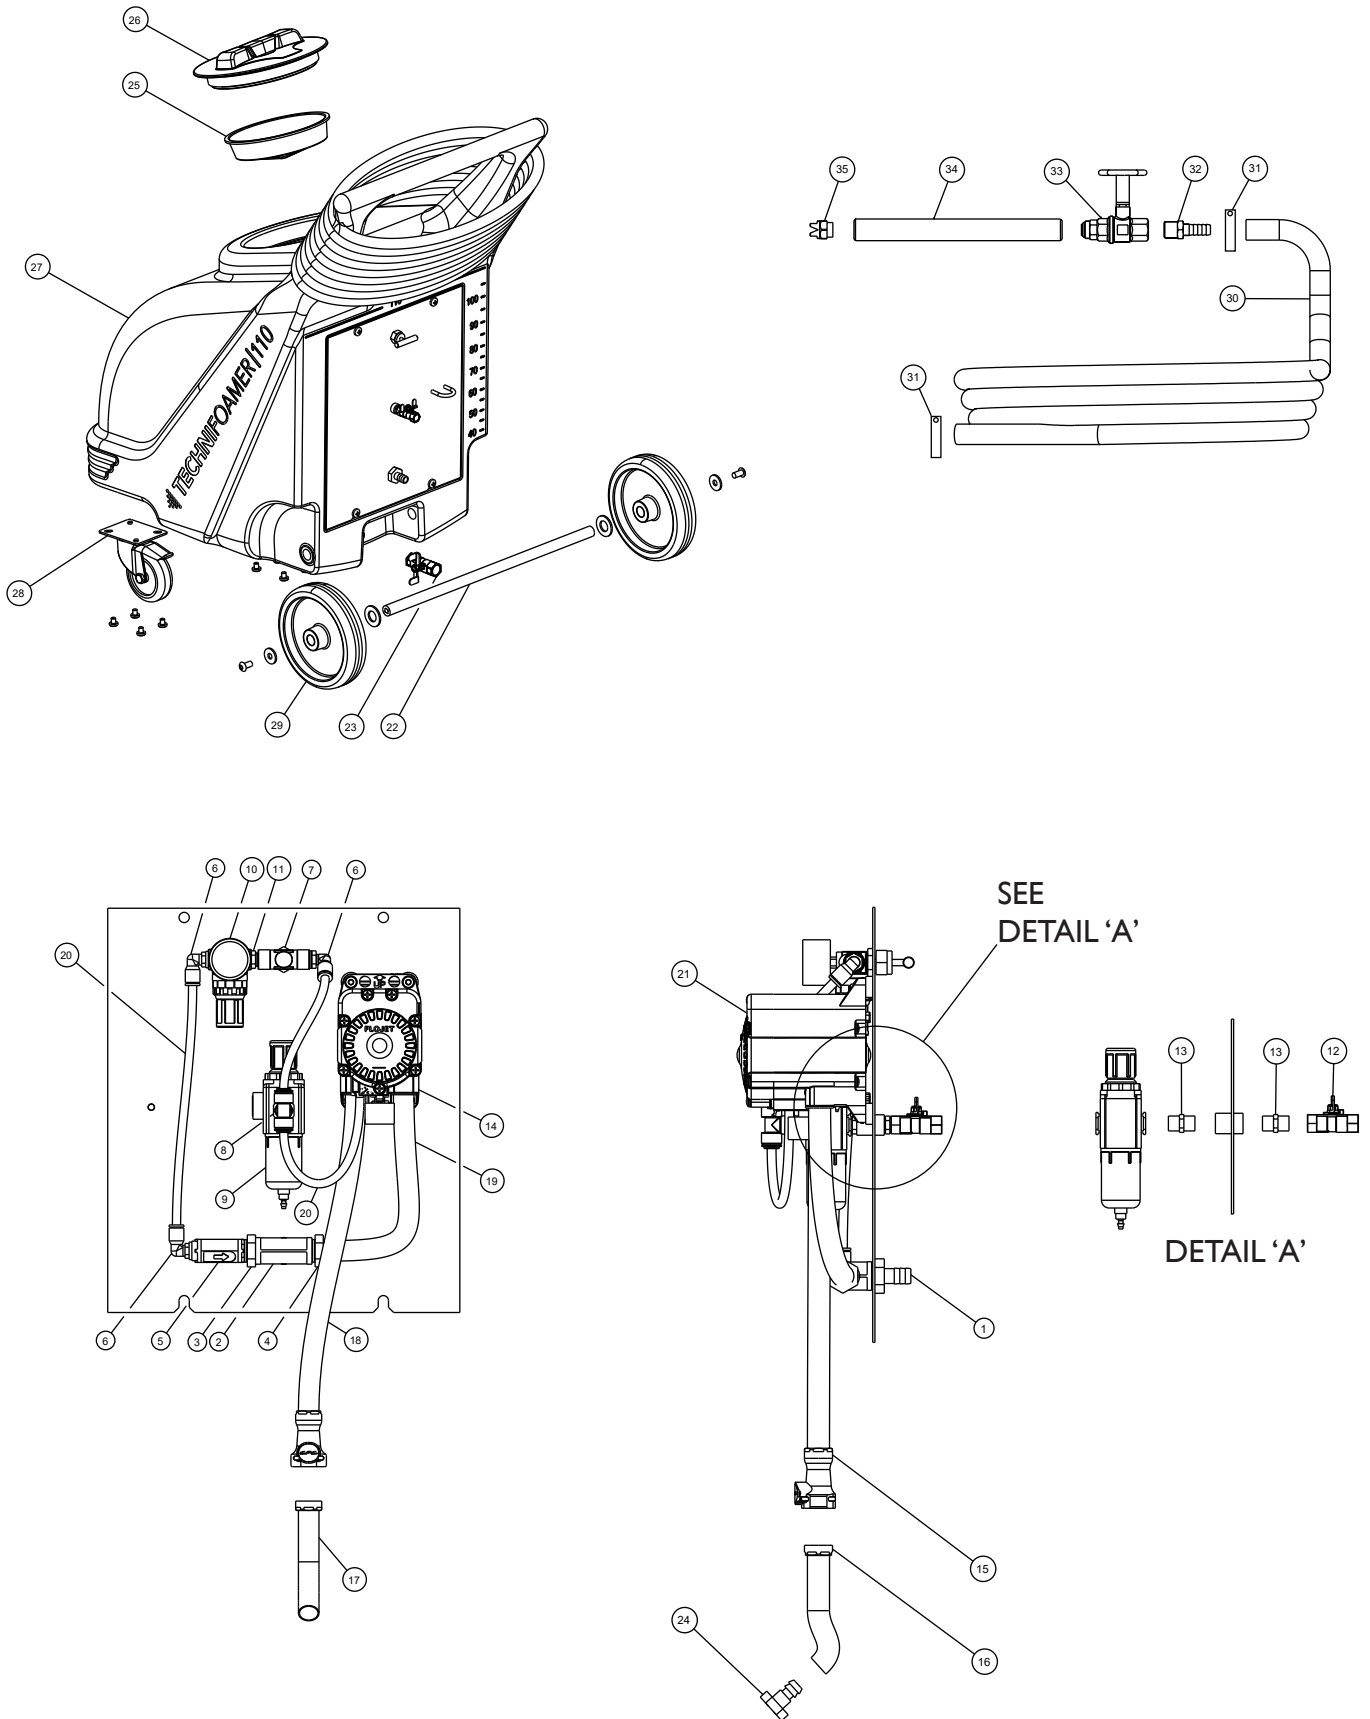

# **TECHNIFOAMER | 110**

---

## **SPARE PARTS**

# SPARE PARTS DIAGRAM

# SPARE PARTS

<b>Back Plate Inside Technifoamer</b>			
<b>Drawing #</b>	<b>HTL Code</b>	<b>Description</b>	<b>Quantity</b>
21	AS020	Flowjet Pump Santoprene	
21	AS014	Flowjet Pump Viton	
19	PF422	13mm AG Hose	
	PF420	SS Hose Clip 18-21mm	
4	PI060	1/2" Hose Tail PP	
2	PMF1452	SS Tee	
	PF274	MEGSS Injection Nozzle	
3	PI206	Reducing Bush 1/2"M to- 1/4"F PP	
5	PF244	NRV for Technifoamer	
6	PF698	Brass Elbow 8mm Push Fitting 1/4"	
20	PMF1695	8mm PU Tube for Airline	
	PI006	SS Airhose Clip 8.2-9mm	
10	PF496	Pressure Regulator	
11	PMF1450	SS 1/4" Hex Nipple	
7	PF594	SS Needle Valve	
8	PMF1694	Regulator Tee 8mm x 1/4"	
9	PF494	Pressure Regulator Water Trap	
<b>Back Plate Outside Technifoamer</b>			
<b>Drawing #</b>	<b>HTL Code</b>	<b>Description</b>	<b>Quantity</b>
	PMF1010	Cap Screws 8x16 SS	
1	PMF1412	SS Swage Tail x BSP Parallel Male 1/2"	
13	PMF1450	SS 1/4" Hex Nipple	
12	PF486	Air Inlet Ball Valve 1/4"	
<b>Inside Tank</b>			
<b>Drawing #</b>	<b>HTL Code</b>	<b>Description</b>	<b>Quantity</b>
17	PMF1692	10mm AG Hose	
	PF1118	Hose Clamp 11-18mm	
15	PF368	Tankhead Bulk Fitting	
16	PF705	Nut for PF368	
24	DM130	Viton Foot Valve	
<b>Miscellaneous</b>			
<b>Drawing #</b>	<b>HTL Code</b>	<b>Description</b>	<b>Quantity</b>
23	PF454	Drain Ball Valve 1/2"	
33	PF374	Technifoamer Foam Valve with Handle	
34	PF414	Technifoamer Lance	
35	PF412	Technifoamer Nozzle	
30	PI072	13mm Hot Wash Hose	
32	PF416	Hose Tail 13mm SS	
31	PI086	SS Super Clamp 23-25mm	
26	PF320	Technifoamer Lid	
	HT858	Back Plate Assembly - Santoprene	
	HT989	Back Plate Assembly - Viton	