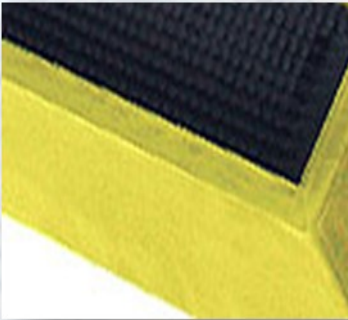

BOOT-DIP_{mat}

Heavy Duty rubber mat with bristles used to clean boots for hygiene purposes.

Black, with Yellow ramps and edges

- ◆ **Heavy duty rubber**
- ◆ **Raised dam edging contains cleaning fluid**
- ◆ **Hundreds of bristles to encourage boot cleaning**
- ◆ **Ramped safety edges**
- ◆ **Safe and hygienic**

Size:
980x810mm

Thickness:
50mm

Guarantee:

- BootDip mat is fully guaranteed against breakage for 2 years subject to correct usage.*
- BootDip mat is guaranteed to lie flat and be safe*