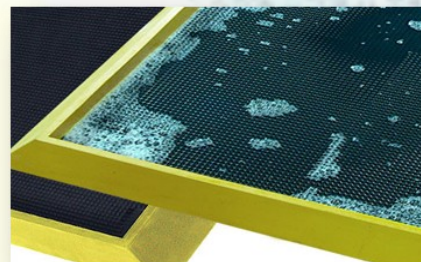

BOOT-DIP_{mat}

Heavy Duty rubber mat with bristles used to clean boots for hygiene purposes.

Black, with Yellow ramps and edges

- ◆ **Heavy duty rubber**
- ◆ **Raised dam edging contains cleaning fluid**
- ◆ **Hundreds of bristles to encourage boot cleaning**
- ◆ **Ramped safety edges**
- ◆ **Safe and hygienic**

Size:
980x810mm

Thickness:
50mm

Guarantee:

- BootDip mat is fully guaranteed against breakage for 2 years subject to correct usage.*
- BootDip mat is guaranteed to lie flat and be safe*